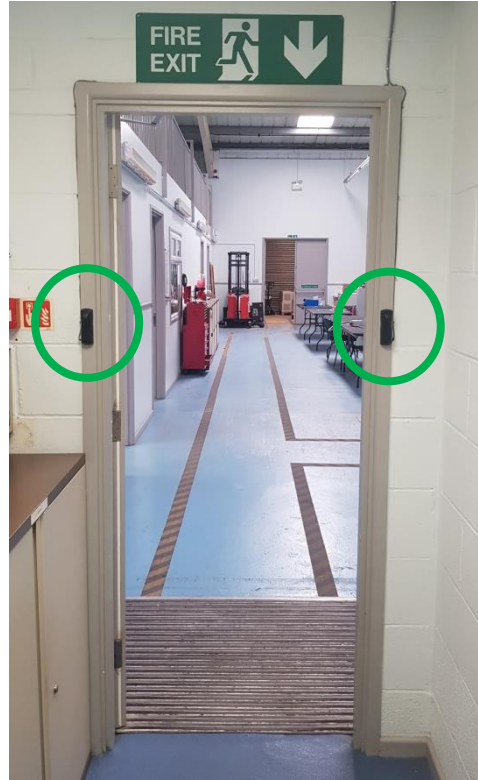

Room Occupancy Monitor

Ideal for small capacity rooms such as canteens, toilets, shared offices, storerooms, etc.

Features

- Small Compact Design
- Small sensors
- Easy Installation
- Quick Setup
- Adjustable Room Capacity
- Social Distancing Prompts
- Displays the last time the occupancy was changed.
- Cleaning Interval Prompts

System comprises of one transmitter, and two receivers. One Receiver is pre-installed on the side of the enclosure.

Transmitter

Receiver

Please follow appropriate social distancing measures!

Social Distancing Prompts