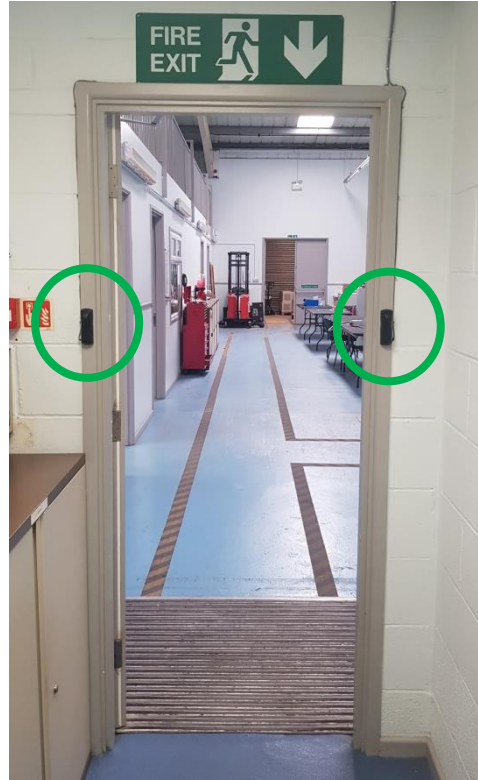

Room Occupancy Monitor

Ideal for small capacity rooms such as canteens, toilets, shared offices, storerooms, etc.

Features

- Small Compact Design
- Small sensors
- Easy Installation
- Quick Setup
- Adjustable Room Capacity
- Social Distancing Prompts
- Displays the last time the occupancy was changed.

System comprises of one transmitter, and two receivers. One Receiver is pre-installed on the side of the enclosure.

Transmitter

Receiver

Please follow appropriate social distancing measures!

Social Distancing Prompts

- System displays a prompt when it detects people walking too close to each other.